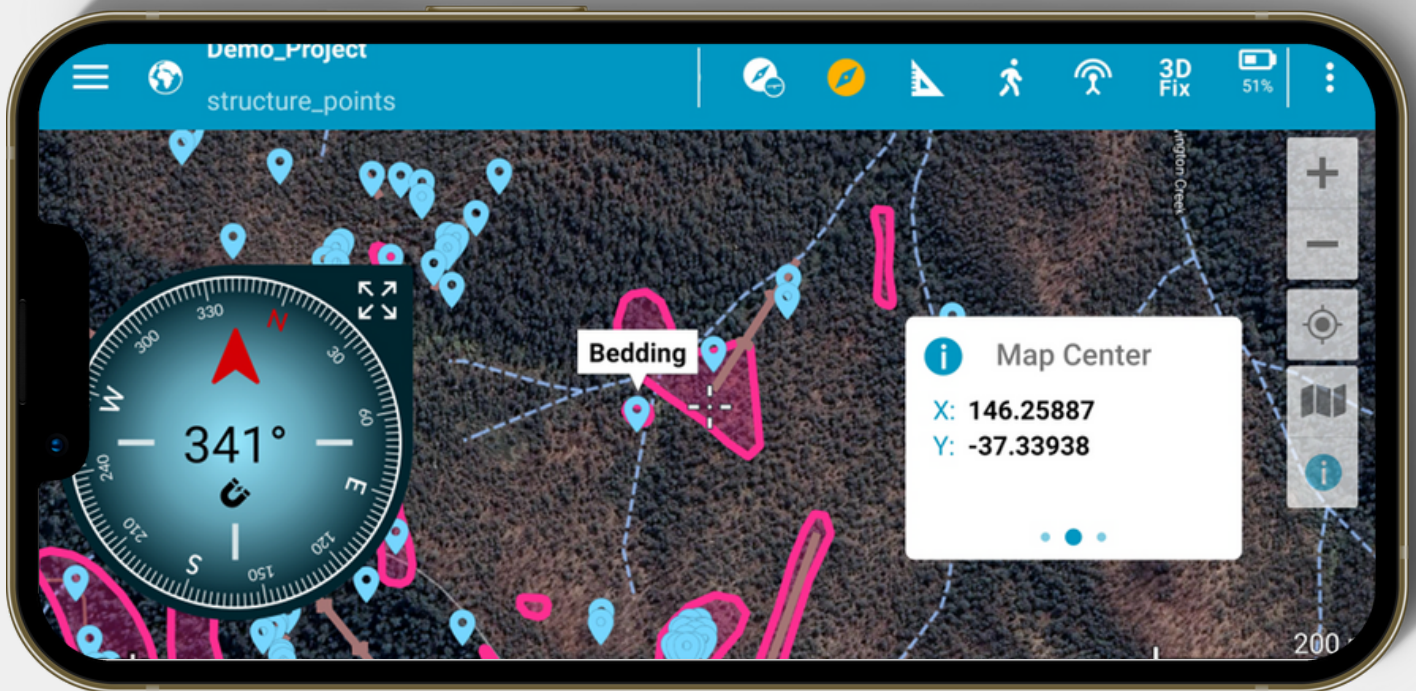

Supported Operating Systems:

- Windows 11
- Windows 10
- Windows 8.1
- Windows 8

DISCOVER MOBILE

Available on both Android and Apple platforms, Discover Mobile is the must-have field companion. Whether it's your iPad, iPhone or Android device you wish to use, Discover Mobile will take all your GIS data into the field in a few simple steps. And best of all, Discover Mobile comes as part of your Discover package at no extra cost.

What can I do on Discover Mobile?

Discover Mobile is packaged with numerous tools to assist you navigating and discover your data in the field such as the waypoint navigator, geofencing areas to not enter, location search by attribute, navigate using a magnetic compass or measure using a ruler.

Want to collect data?

Use simple dropdowns validations, collect point, line or polygon data manually or capture by GPS. Take a photo and associated with your data, capture your track walked throughout the day. Want to capture or analyse structural data? Use the inbuilt structural compass or stereonet. It's up to you how you want to use Discover Mobile, all the tools are there as a comprehensive field toolkit.