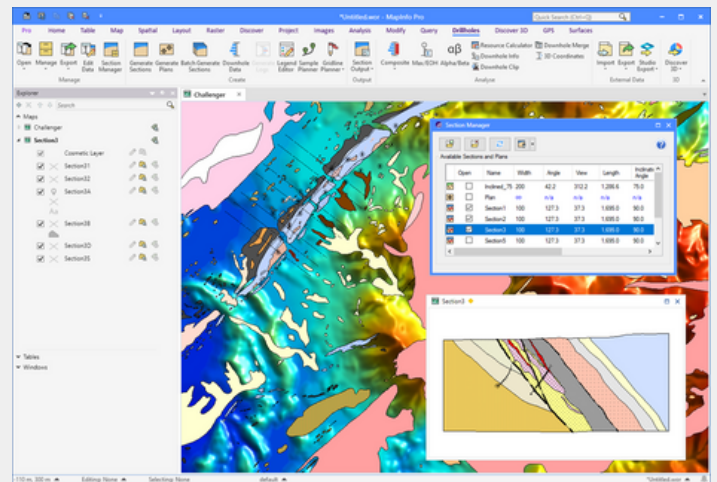

DATAMINE DISCOVER

Fully integrated with the powerful MapInfo Pro GIS platform, Discover is the indispensable package for the Natural Resources Professional. Whether it is data compilation, mapping, drilling or spatial data analysis there is a tool to assist you and optimise your workflow. Built from the ground-up by Geologists to assist with mineral exploration, hydrological analysis, environmental assessments and countless other tasks.

Need to display your GIS data in 3D? No problem with Discover 3D.

Want to take your GIS data into the field? Just download Discover Mobile on your phone or tablet and you are ready to go.