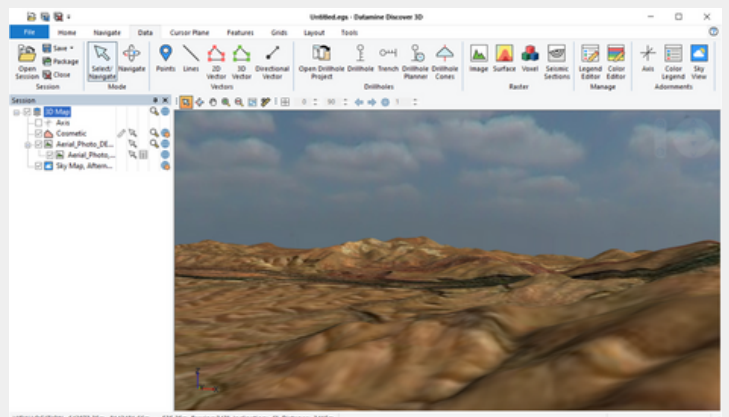

DATAMINE DISCOVER 3D

With Discover 3D, you can effortlessly transition MapInfo Pro datasets into the intuitive 3D environment. Gain a fresh perspective on your data, identifying and analysing subtle trends not apparent in the 2D environment. Visualising your data in 3D is easy, whether draping aerial photography over a terrain surface, assessing drillholes or viewing geochemical datasets.

Utilise powerful modelling capabilities, from solid wireframing and extrusions through to block/voxel model interpolation.